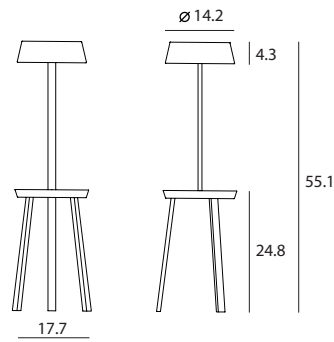

CARRY / 1

CARRY 盛

CARRY marries utility with design. Not only is the CARRY chic enough to spruce up any space, it also serves as a great light source, it is strategically designed with a plate to hold daily essentials such as keys and coins. The CARRY helps you achieve meticulous order in a fast paced society, a must-have for any modern lifestyle. The lamp comes equipped with a USB adapter, specially designed for our technology enriched way of life.

Carry Table Mini
SQ-6353MDU
E26 1 x Max 60W
On/off rocker switch
USB charger

Materials : steel, beech
Color : matt black + red tray w/
red textile cord
matt white + beech tray w/
black textile cord

Carry Table
SQ-6350MDU
E26 2 x Max 60W
On/off push switch
USB charger

Materials : steel, beech
Color : matt black + red tray w/
red textile cord
matt white + beech tray w/
black textile cord

Carry Floor
SQ-6350MFU
E26 2 x Max 60W
On/off push switch
USB charger

Materials : steel, beech
Color : matt black + red tray w/
red textile cord
matt white + beech tray w/
black textile cord

matt black + red tray

matt white + beech tray

Measurement : inches

CARRY / 2