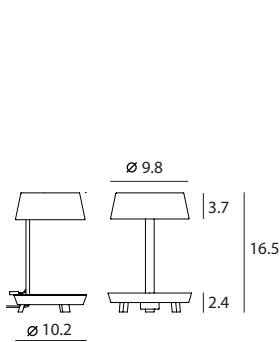

Carry Table Mini
SQ-6353MDU
E26 1 x Max 60W
On/off rocker switch
USB charger

Materials : steel, beech
Color : matt black + red tray w/
red textile cord
matt white + beech tray w/
black textile cord

Carry Table
SQ-6350MDU
E26 2 x Max 60W
On/off push switch
USB charger

matt black + red tray

matt white + beech tray

Measurement : inches

CARRY / 2