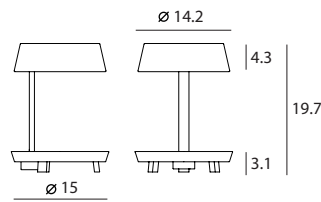

Carry Table Mini
SQ-6353MDU
E26 1 x Max 60W
On/off rocker switch
USB charger

Materials : steel, beech
Color : matt black + red tray w/
red textile cord
matt white + beech tray w/
black textile cord

Carry Table
SQ-6350MDU
E26 2 x Max 60W
On/off push switch
USB charger

matt black + red tray

matt white + beech tray

Measurement : inches

CARRY / 2